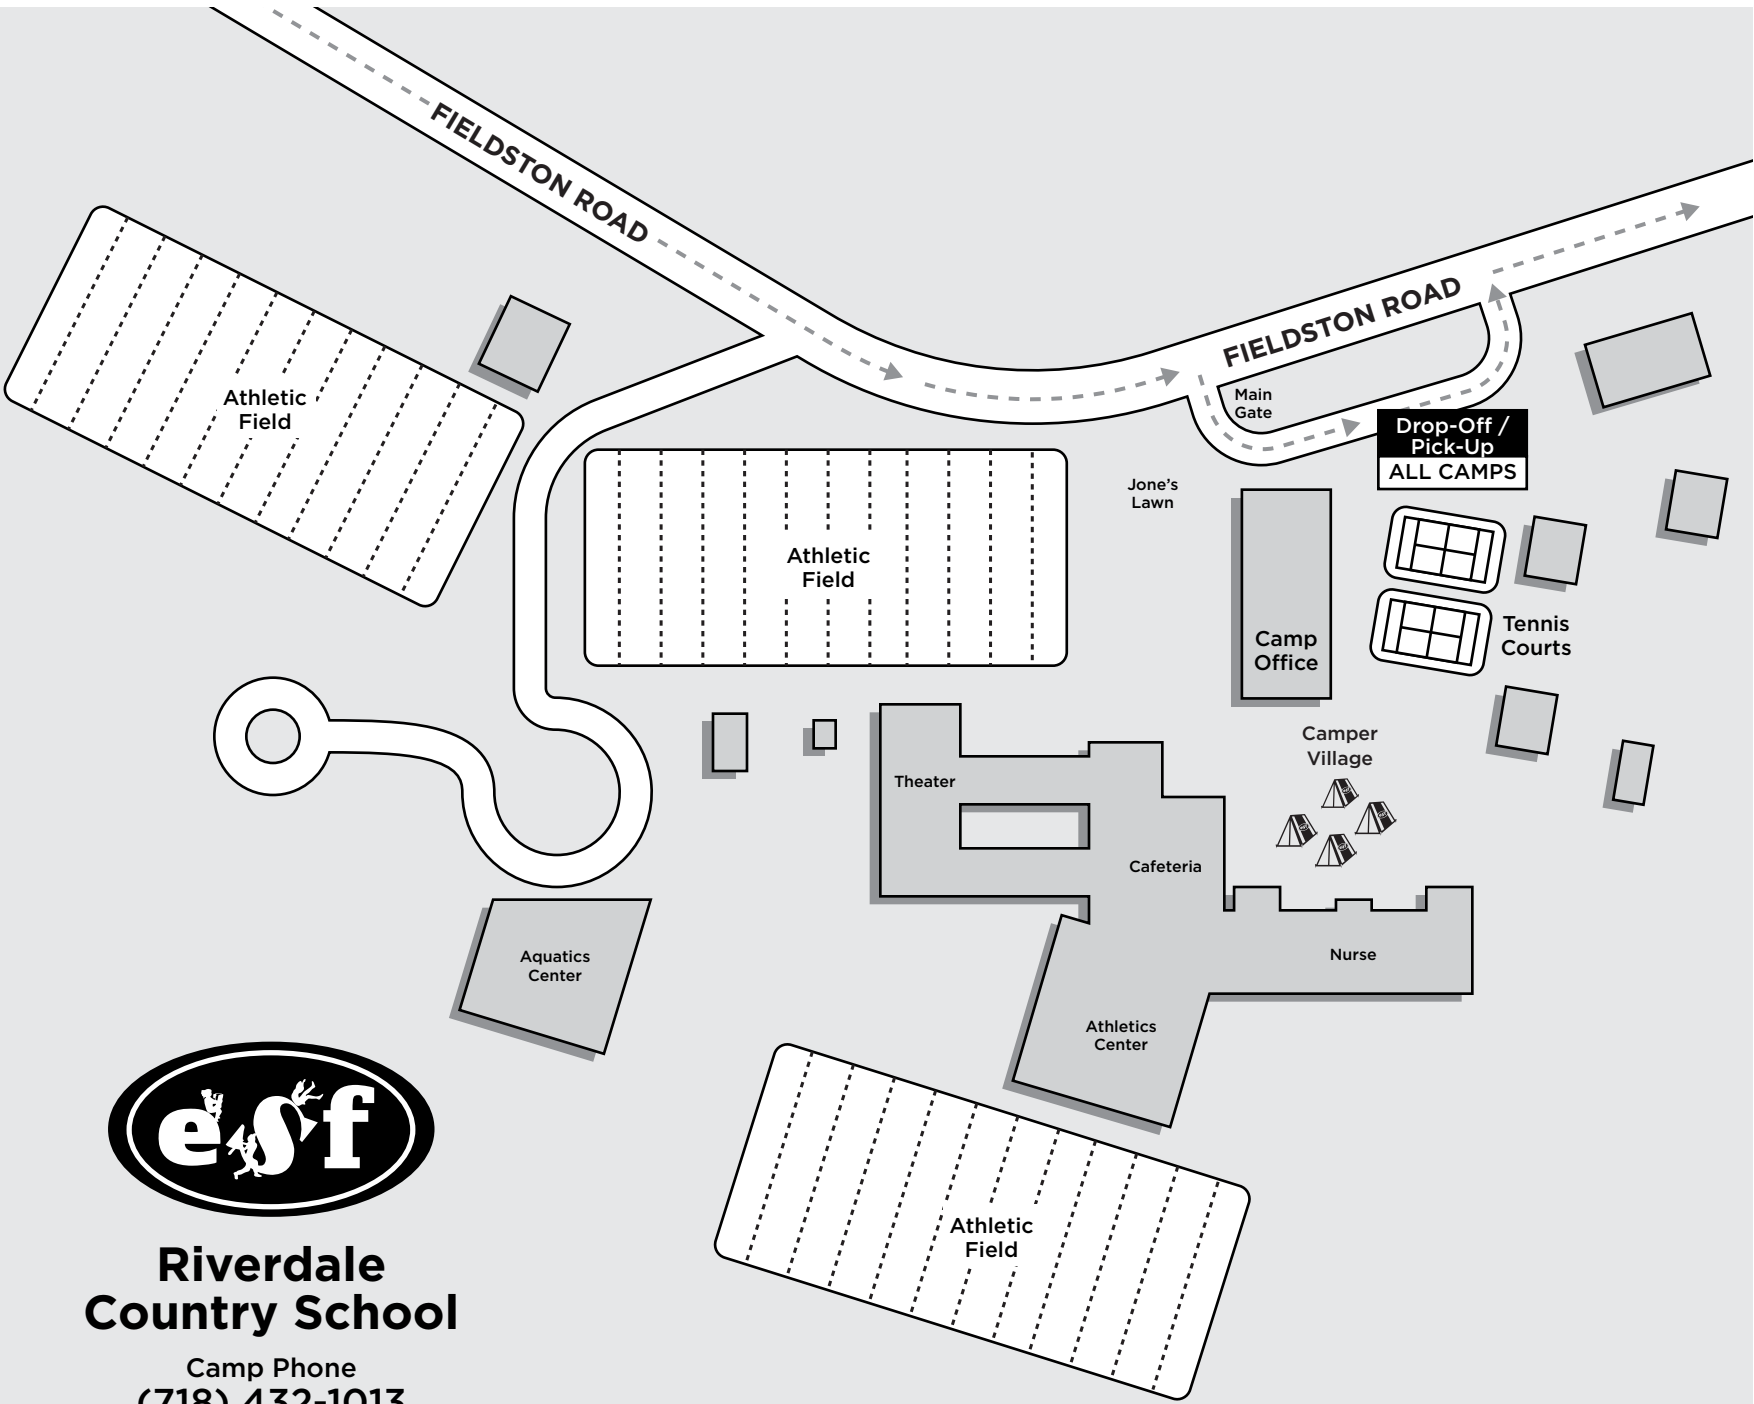

RIVERDALE

**Riverdale
Country School**

Camp Phone
(718) 432-1013