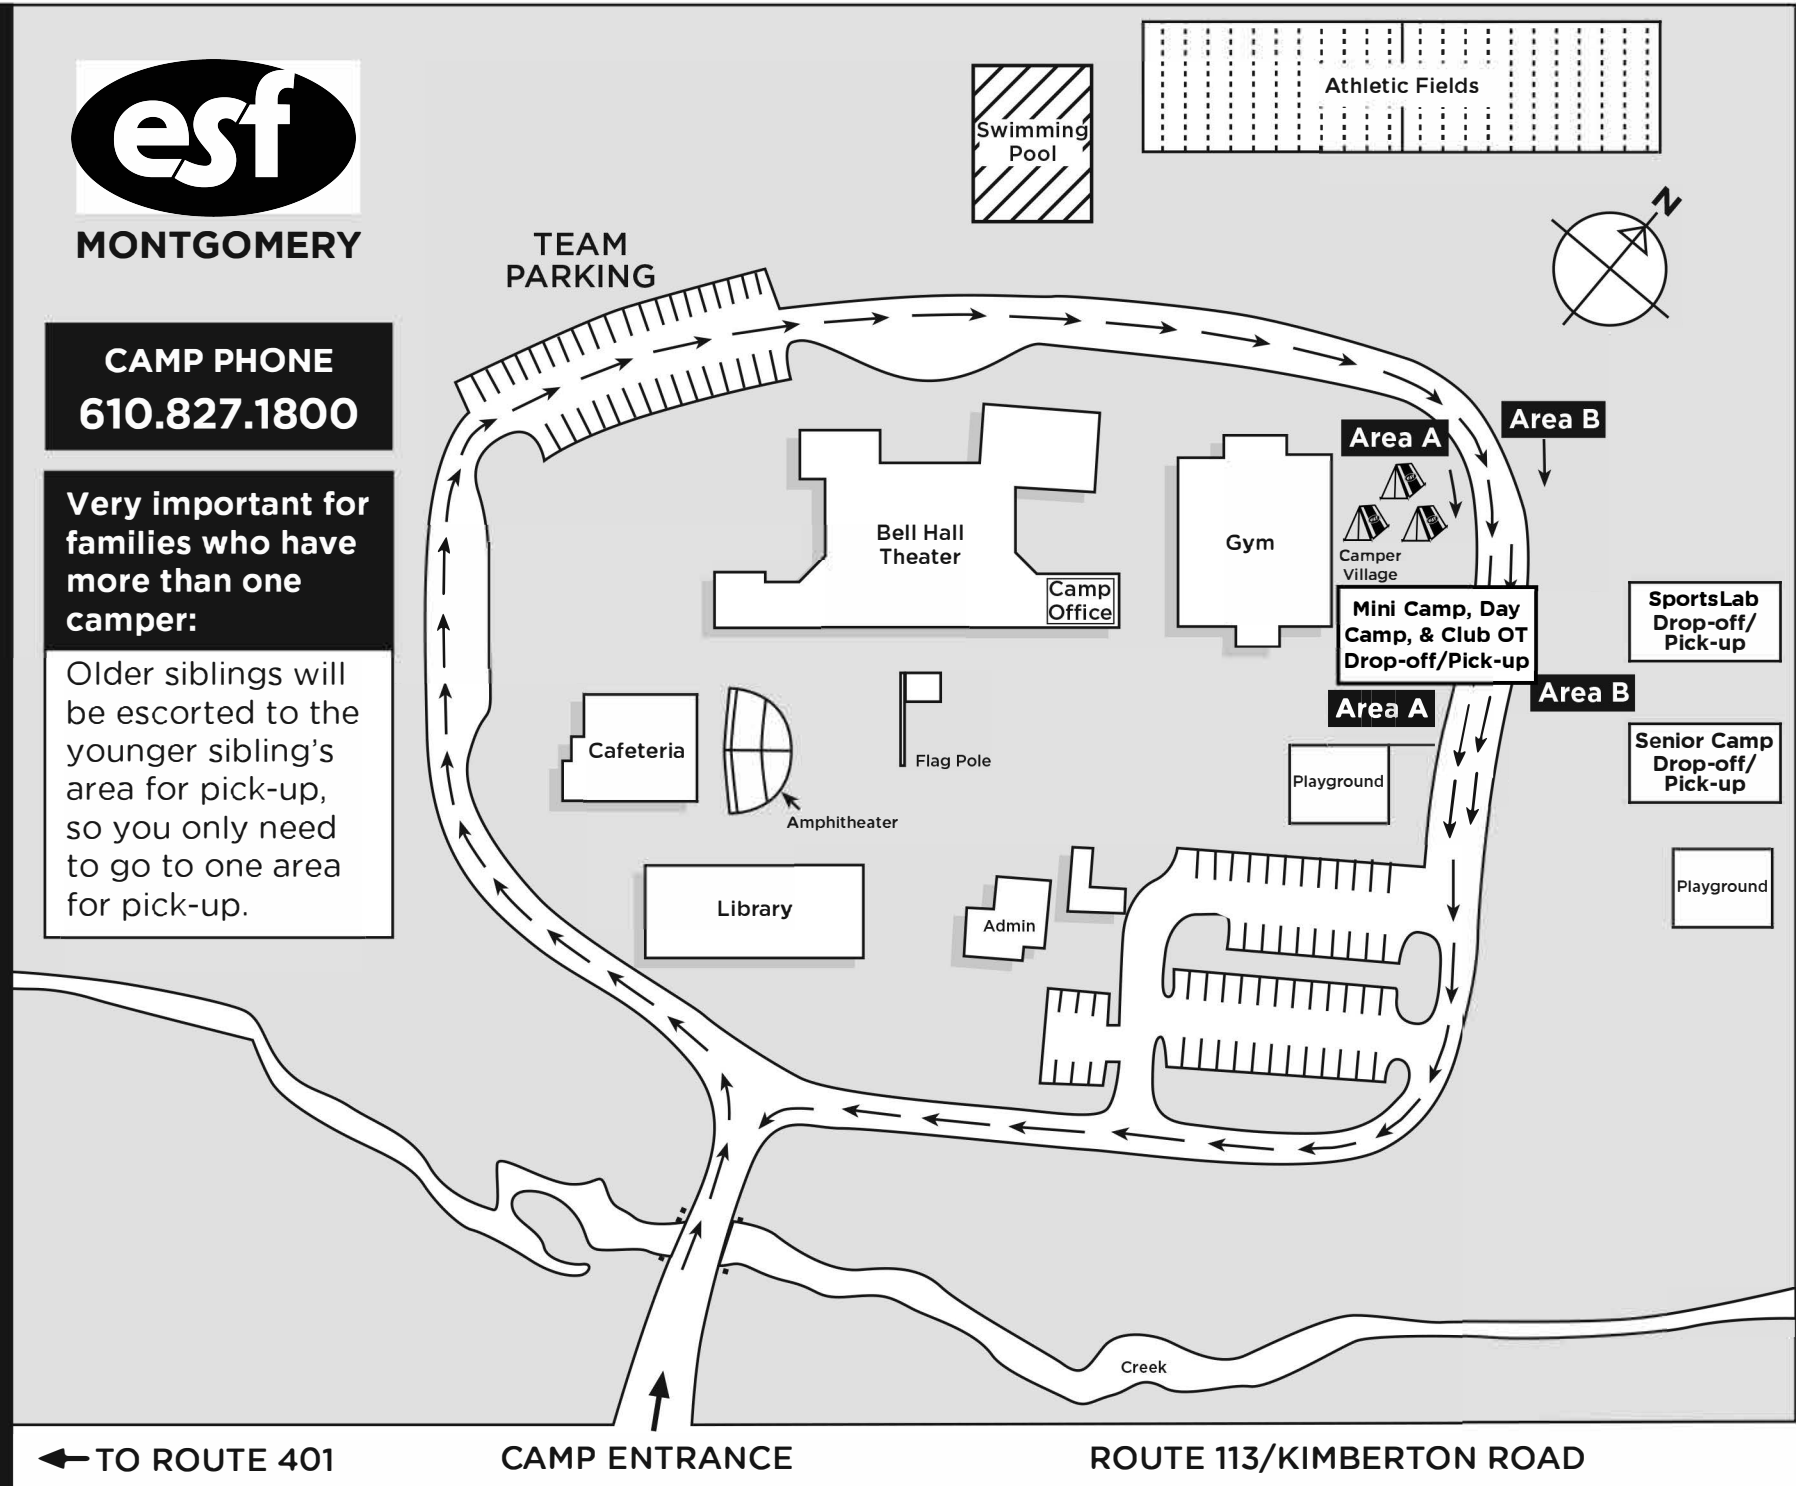

MONTGOMERY

MONTGOMERY

CAMP PHONE
610.827.1800

Very important for families who have more than one camper:

Older siblings will be escorted to the younger sibling's area for pick-up, so you only need to go to one area for pick-up.

← TO ROUTE 401

CAMP ENTRANCE

ROUTE 113/KIMBERTON ROAD