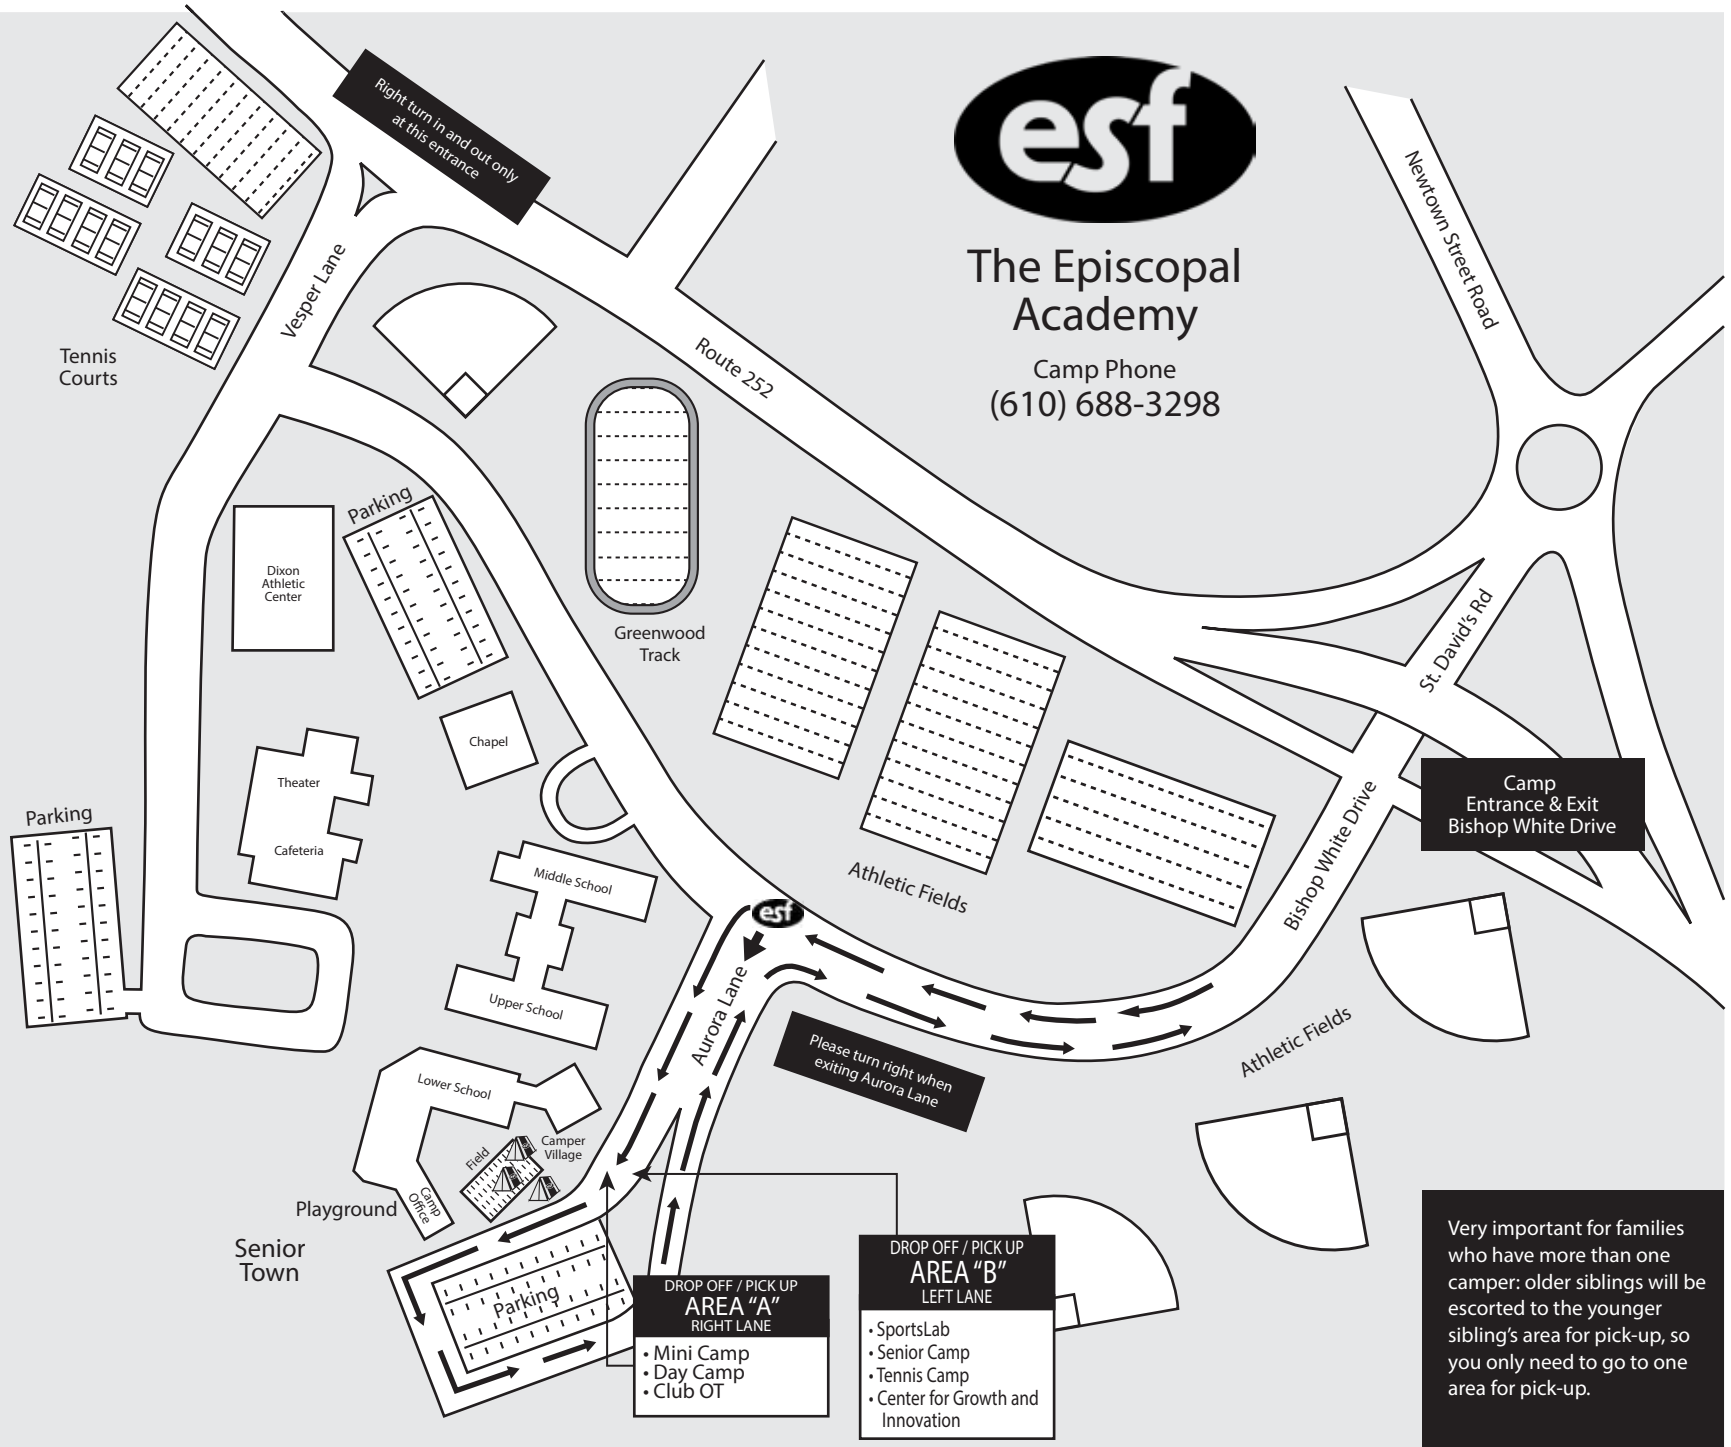

EPISCOPAL

The Episcopal Academy

Camp Phone
(610) 688-3298

Very important for families who have more than one camper: older siblings will be escorted to the younger sibling's area for pick-up, so you only need to go to one area for pick-up.