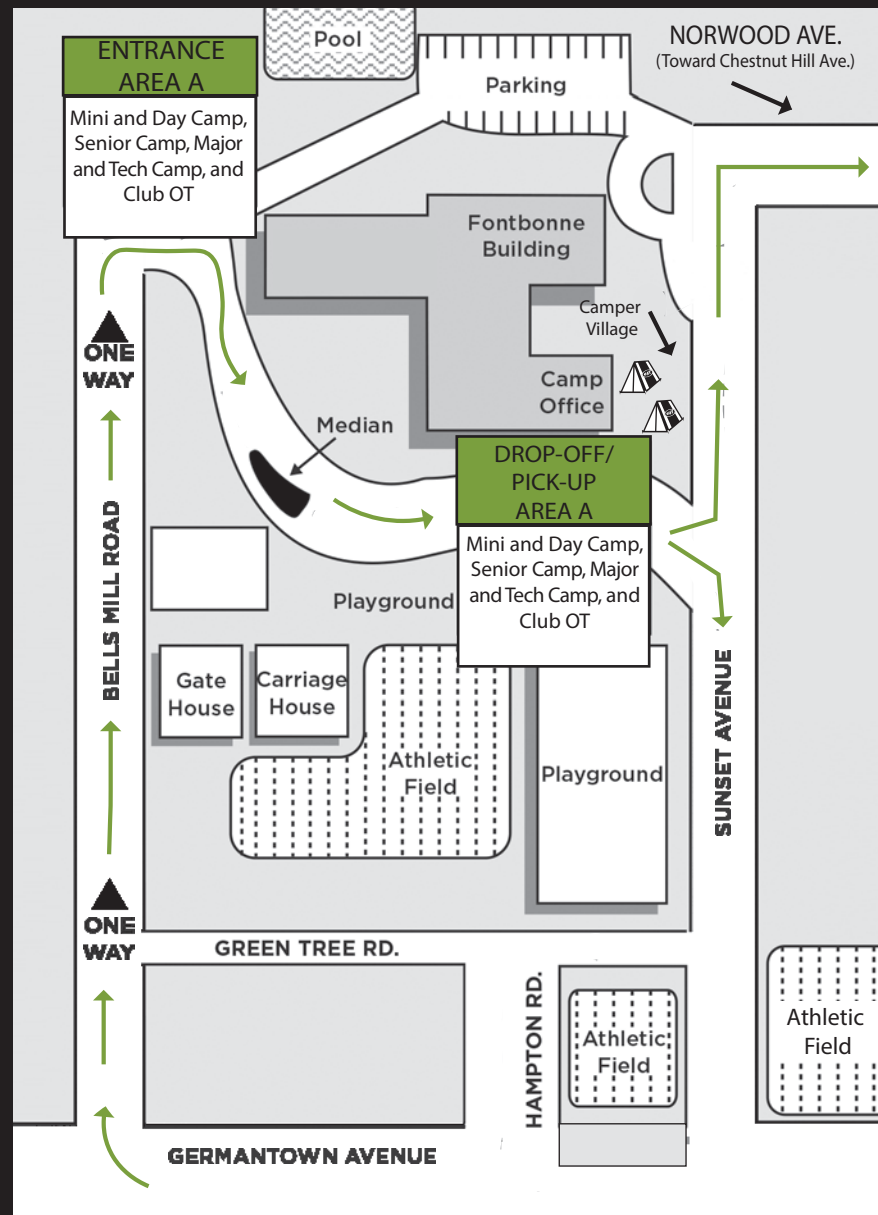

CHESTNUT HILL
COLLEGE CAMPUS

CAMP PHONE: (215)247-7010

NORWOOD-FONTBONNE
ACADEMY CAMPUS

Weeks 1-8
June 20 to August 12

PLEASE NOTE

- 1) It is illegal to turn left onto Germantown Avenue from Sunset Avenue. Please turn left from Hampton Rd.
- 2) Please do not stop or park your car on Sunset or Norwood Avenues. If you need to park or wait, a staff member will show you where to go.