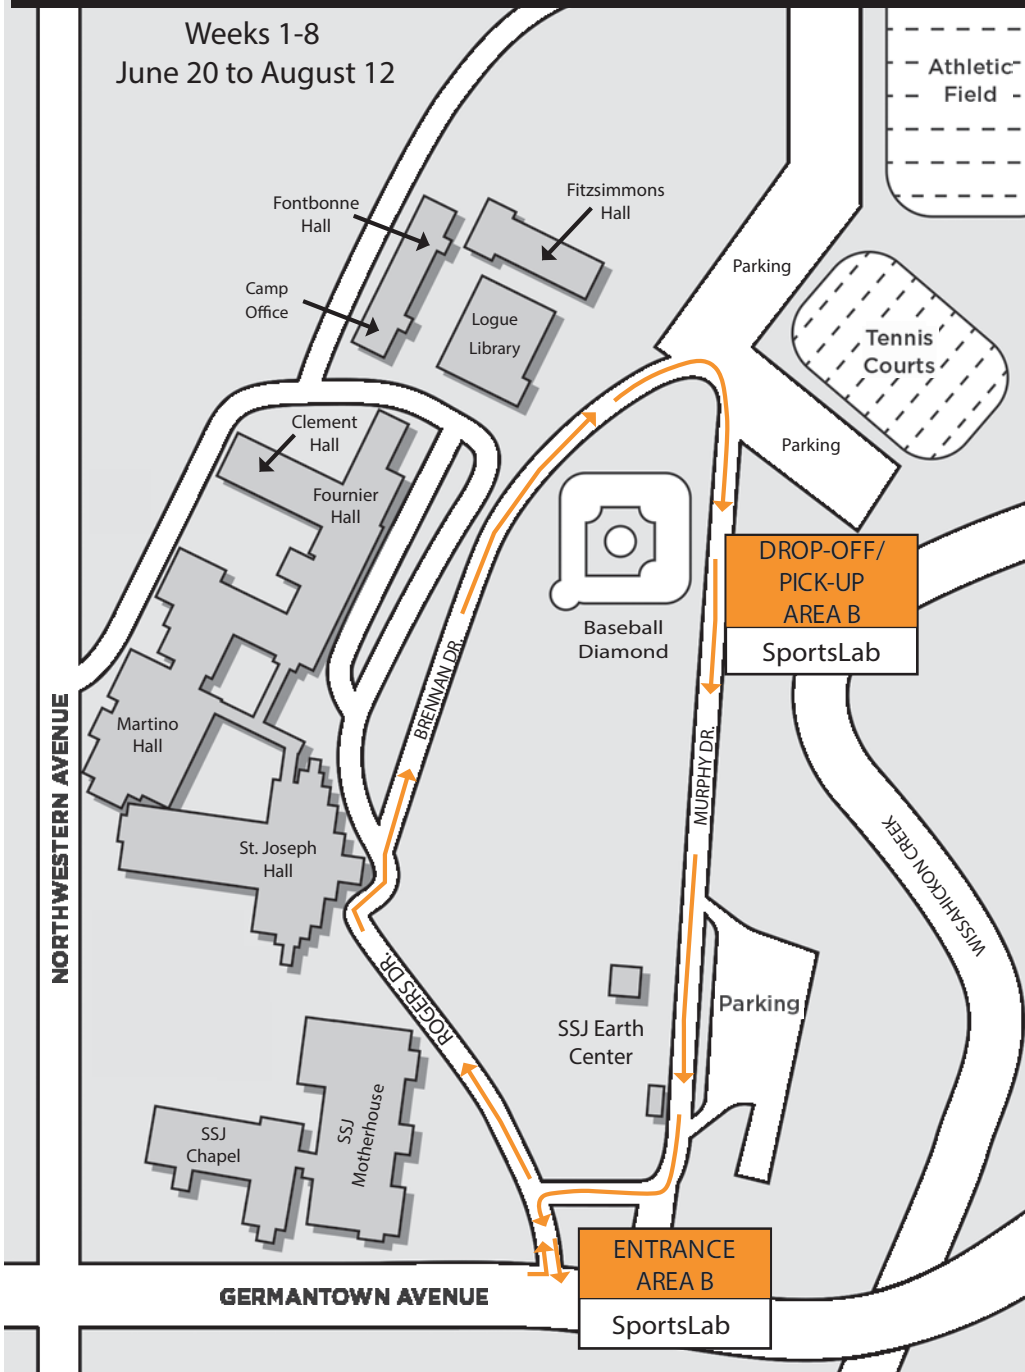

CHESTNUT HILL
COLLEGE CAMPUS

CAMP PHONE: (215)247-7010

NORWOOD-FONTBONNE
ACADEMY CAMPUS

Weeks 1-8
June 20 to August 12

PLEASE NOTE

- 1) It is illegal to turn left onto Germantown Avenue from Sunset Avenue. Please turn left from Hampton Rd.
- 2) Please do not stop or park your car on Sunset or Norwood Avenues. If you need to park or wait, a staff member will show you where to go.